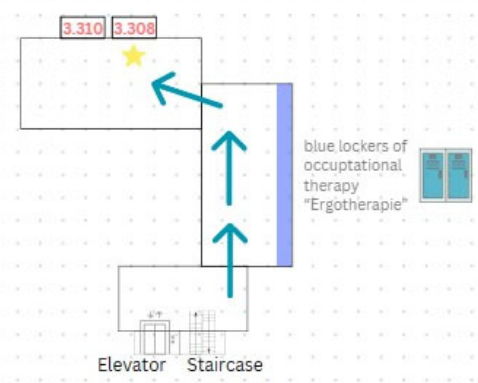

- At the entrance to the psychiatric ward, pass the reception and then turn right.
- Follow the long corridor until the elevator and stairs are visible on the right.
- Take the elevator or stairs to the 3rd floor.
- Follow the corridor with the blue lockers (past the occupational therapy, in German “Ergotherapie”).
- At the end of the corridor turn left.
- The 2nd door labelled “Prof. Tobias Hauser” is his office (room 3.308).

5th floor

Floor 5: Group office

4th floor

3rd floor

Room 3.308: Prof. Tobias Hauser's office
Room 3.310: Group office

Ground floor